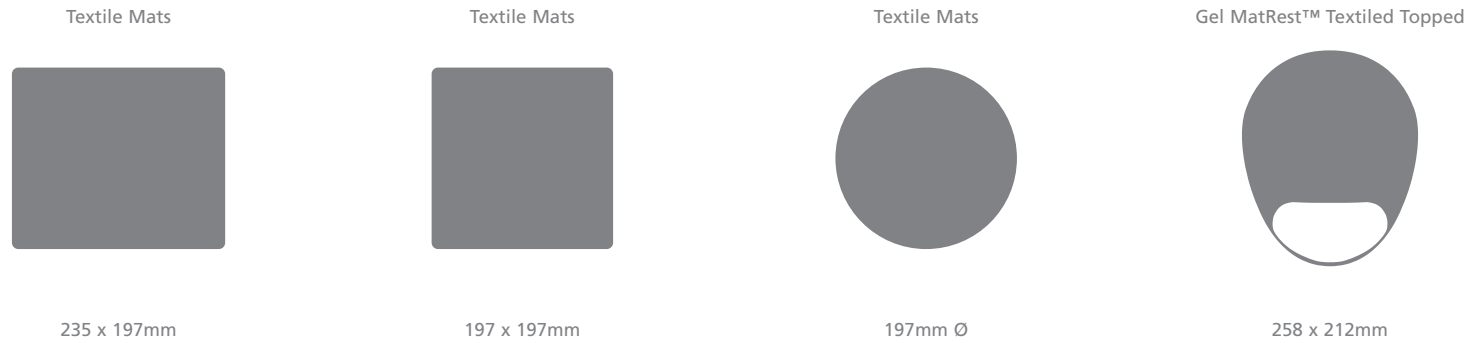

260 x 200mm

235 x 200mm

230 x 196mm

233 x 185mm

Welded Products & Counter Mats

Armadillo, Crystal Armadillo, AquaMat™, Double-Sided Deluxe

235 x 200mm

200 x 200mm

235 x 200mm

200mm Ø

200 x 150mm

260 x 200mm

A3 - 420 x 297mm

A2 - 595 x 420mm

Wrist Support Products

MatRest™, SoftRest™, HardTop MatRest™, Aqua MatRest™, Crystal Armadillo MatRest™

258 x 210mm

195 x 260mm

400 x 85mm

450 x 70mm

450 x 95mm

Print Areas

Matching Sets

Textile Products