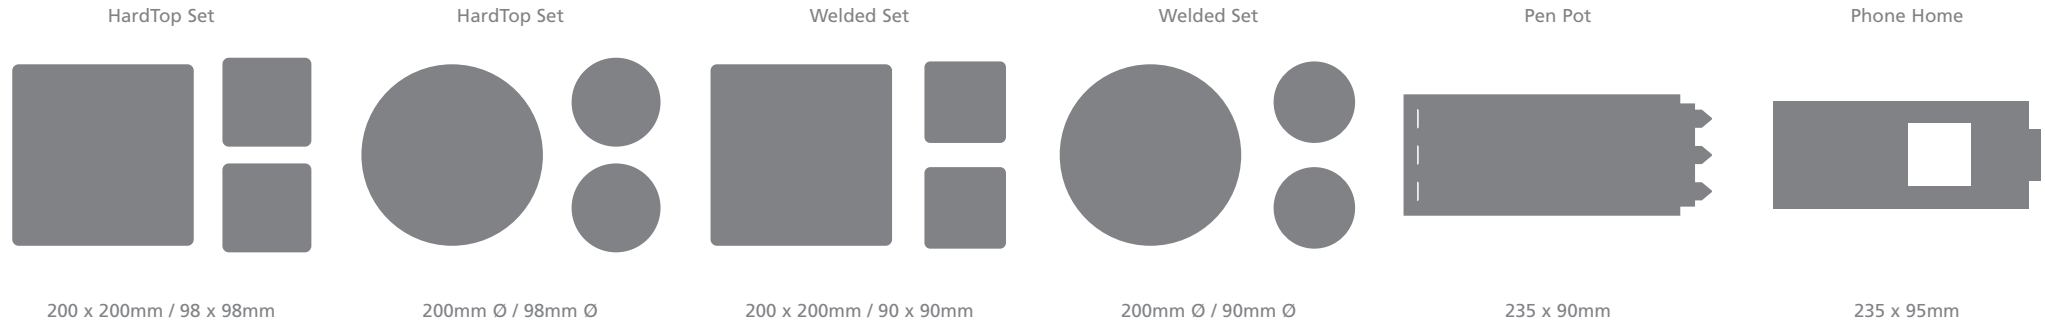

235 x 200mm

200mm Ø

200 x 150mm

260 x 200mm

A3 - 420 x 297mm

A2 - 595 x 420mm

Wrist Support Products

MatRest™, SoftRest™, HardTop MatRest™, Aqua MatRest™, Crystal Armadillo MatRest™

258 x 210mm

195 x 260mm

400 x 85mm

450 x 70mm

450 x 95mm

Print Areas

Matching Sets

Textile Products